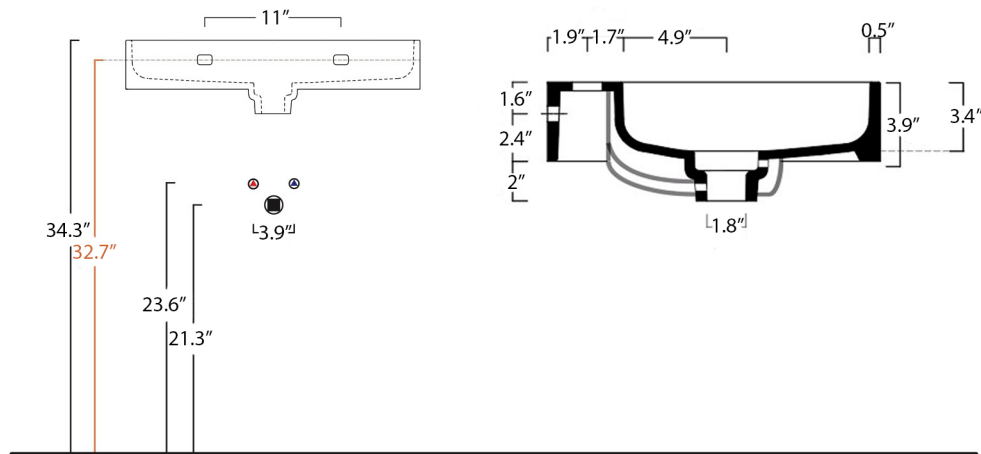

Features

- Ceramic
- With overflow
- Countertop or wall-mount installation

Unit 60

SKU# | Option:

- Unit 60.00 | No faucet hole
- Unit 60.01 | One faucet hole

<p>Collection Unit</p>	<p>Model Unit 60</p>	<p>Dimensions Metric <i>1 inch = 2.54 cm</i> <i>1 inch = 25.4 mm</i></p>	 <p>1051 Lea Drive - Collegeville, PA 19426 Tel. 215 513 9400 - Fax 610 831 0215 www.ws bathcollections.com - info@ws bathcollectins.com</p>
-----------------------------------	-----------------------------------	--	---

Collection
Wpkv

Model |
Wpk'82"

Dimensions Metric
1 inch = 2.54 cm
1 inch = 25.4 mm

WS®
BATH
COLLECTIONS

1051 Lea Drive - Collegeville, PA 19426
Tel. 215 513 9400 - Fax 610 831 0215
www.ws bathcollections.com - info@ws bathcollections.com

MOUNTING HARDWARE

Wall-mount installation

Vessel/ countertop installation

Bolts

Silicone (*optional*)

Collection
Wpkv

Model |
Wpk'82"

Dimensions Metric
1 inch = 2.54 cm
1 inch = 25.4 mm