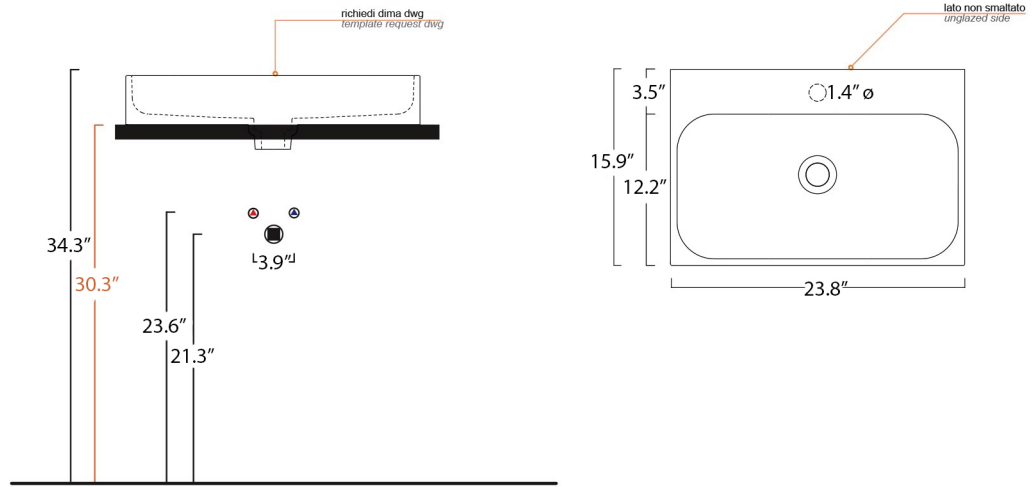

Features

- Ceramic
- With overflow
- Countertop or wall-mount installation

Unit 60

SKU# | Option:

- Unit 60.00 | No faucet hole
- Unit 60.01 | One faucet hole

<p>Collection Unit</p>	<p>Model Unit 60</p>	<p>Dimensions Metric <i>1 inch = 2.54 cm</i> <i>1 inch = 25.4 mm</i></p>	 <p>1051 Lea Drive - Collegeville, PA 19426 Tel. 215 513 9400 - Fax 610 831 0215 www.ws bathcollections.com - info@ws bathcollectins.com</p>
-----------------------------------	-----------------------------------	--	---

Collection
Wpkv

Model |
Wpk'82"

Dimensions Metric
1 inch = 2.54 cm
1 inch = 25.4 mm

WS®
BATH
COLLECTIONS

1051 Lea Drive - Collegeville, PA 19426
Tel. 215 513 9400 - Fax 610 831 0215
www.ws bathcollections.com - info@ws bathcollections.com

MOUNTING HARDWARE

Wall-mount installation

Vessel/ countertop installation

Bolts

Silicone (*optional*)

Collection
Wpkv

Model |
Wpk'82"

Dimensions Metric
1 inch = 2.54 cm
1 inch = 25.4 mm